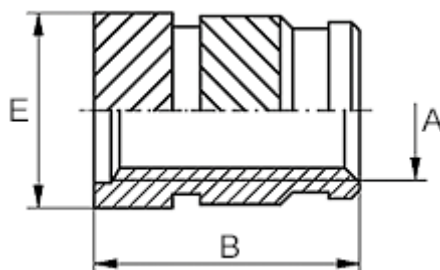

Data Sheet

Article number: 12860000050800

Description: KLEE-coil 860 000 050.800
M5 Brass

Measures

Female thread A	= M5
Length B	= 9.5
Min distance to edge	= 2.7
Outer diameter E	= 7.0
Recommended bore diameter W +0.1	= 6.4